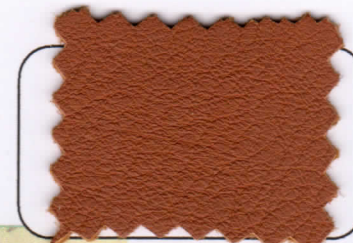

CERVO – DEERSKIN

COL: NERO

COL: MONO

COL: TAN

COL: COPKE

COL: GIALLO

COL: ROSSO

COL: BORDEAUX

COL: VERDE

COL: CREAM

COL: ARANCIO

COL: BWE

COL: GRIGIO