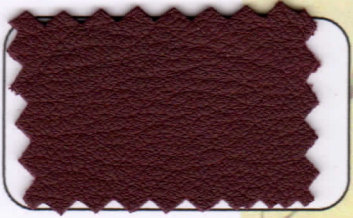

CERVO – DEERSKIN

COL: NERO

COL: MONO

COL: TAN

COL: COPKE

COL: GIALLO

COL: ROSSO

COL: BORDEAUX

COL: VERDE

COL: CREAM

COL: ARANCIO

COL: BWE

COL: GRIGIO